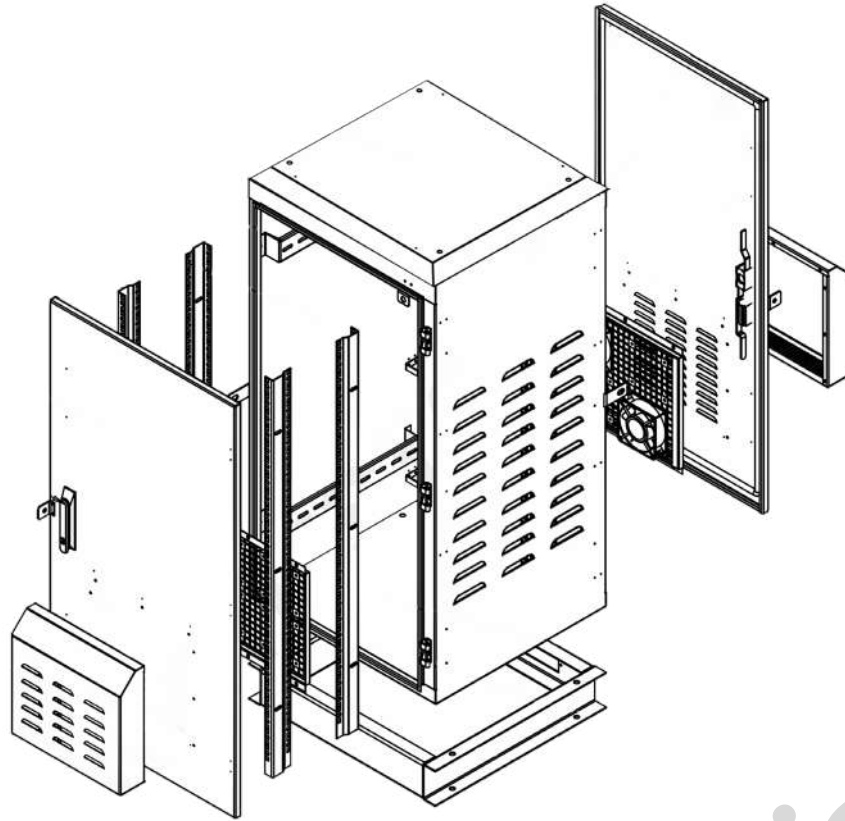

TECHNICAL SPECIFICATION

Rack Standard	Conform to DIN 41494 or equivalent standard
Construction	Welded
Front Door	Lockable With Rubber Gasket
Basic Frame	Mild Steel / Galvanized Steel
Equipment Mounting	DIN Std 10mm sq slots
Mounting Angle	19" Mounting angle made of formed steel
Standard Finish	Powder coated
Top, Bottom, Side and back	Welded, vented and cable entry provision on the bottom
Standard Color	Pure Polyester Grey RAL 7035
Mounting provision	Floor Standing
Base Frame	200mm Height for floor standing
Static Load	200 – 1000 Kg

OUTDOOR FLOOR STANDING SERIES PART CODE & DIMENSIONS

PART CODE	TOTAL HEIGHT IN MM (H)	USABLE HEIGHT (H)	TOTAL WIDTH IN MM (W)	USABLE WIDTH IN INCHES (W)	TOTAL DEPTH IN MM (D)	USABLE DEPTH IN MM (D)
DRT-ODFS-6060-17U	850	17U	600	19"	600	550
DRT-ODFS-6060-18U	900	18U	600	19"	600	550
DRT-ODFS-6060-22U	1070	22U	600	19"	600	550
DRT-ODFS-6060-24U	1150	24U	600	19"	600	550
DRT-ODFS-6060-27U	1280	27U	600	19"	600	550
DRT-ODFS-6060-32U	1500	32U	600	19"	600	550
DRT-ODFS-6060-36U	1680	36U	600	19"	600	550
DRT-ODFS-6060-42U	2000	42U	600	19"	600	550
DRT-ODFS-6080-17U	850	17U	600	19"	800	750
DRT-ODFS-6080-18U	900	18U	600	19"	800	750
DRT-ODFS-6080-22U	1070	22U	600	19"	800	750
DRT-ODFS-6080-24U	1150	24U	600	19"	800	750
DRT-ODFS-6080-27U	1280	27U	600	19"	800	750
DRT-ODFS-6080-32U	1500	32U	600	19"	800	750
DRT-ODFS-6080-36U	1680	36U	600	19"	800	750
DRT-ODFS-6080-42U	2000	42U	600	19"	800	750
DRT-ODFS-6010-17U	850	17U	600	19"	1000	950
DRT-ODFS-6010-18U	900	18U	600	19"	1000	950
DRT-ODFS-6010-22U	1070	22U	600	19"	1000	950
DRT-ODFS-6010-24U	1150	24U	600	19"	1000	950
DRT-ODFS-6010-27U	1280	27U	600	19"	1000	950
DRT-ODFS-6010-32U	1500	32U	600	19"	1000	950
DRT-ODFS-6010-36U	1680	36U	600	19"	1000	950
DRT-ODFS-6010-42U	2000	42U	600	19"	1000	950